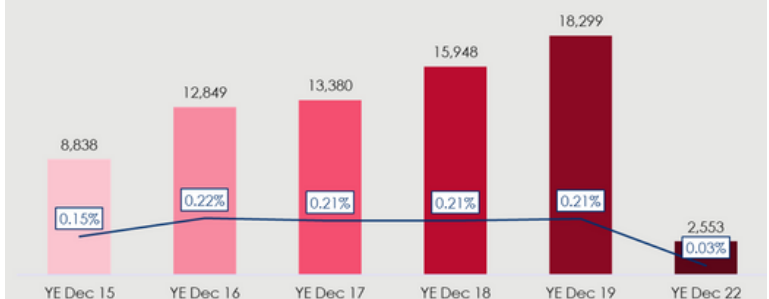

Apron

- Number of positions: 6

Runway

- Orientation: 09 / 27
- Dimensions: 3,225 x 45m

Radio Aids to Air Navigation

- VOR, DME, ILS, LOCATOR

By ticketing data, France is by far the #1 Int'l. market in 2019 and France has recovered well

TOP 10 TUNISIA INTERNATIONAL ORIGIN-DESTINATION COUNTRY MARKETS, 2019 VS 2022
Thousands of passenger movements

More Than 3 Million People Live Within 200Km Drive from Tozeur-Nefta Airport

922,229 Beds
Hotel Capacity

Despite the declining share, there was a growing trend in Tozeur-Int'l. traffic prior to COVID, with CAGR growth of 20% until 2019

TOZEUR-INTERNATIONAL ORIGIN-DESTINATION DEMAND & SHARE, 2015-2019 & 2022
Number of passenger movements (columns); Percent of total Tunisia-Int'l O/D share (line)