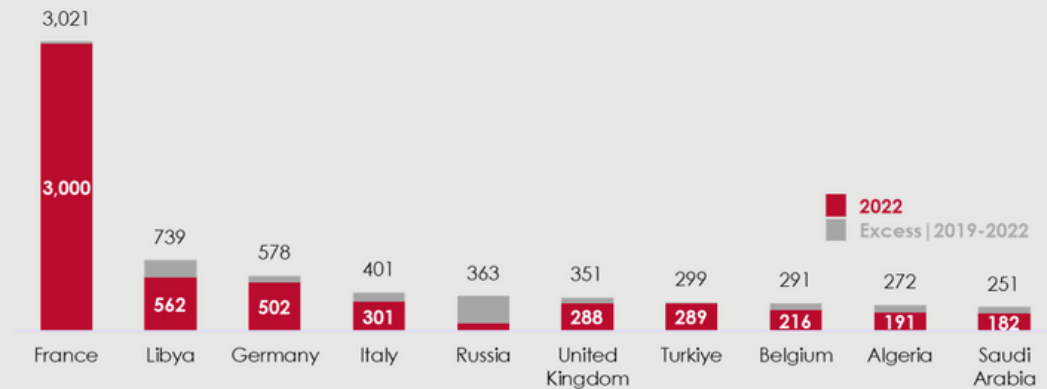

Apron

- Number of positions: 6

Runway

- Orientation: 09 / 27
- Dimensions: 3,225 x 45m

Radio Aids to Air Navigation

- VOR, DME, ILS, LOCATOR

By ticketing data, France is by far the #1 Int'l. market in 2019 and France has recovered well

TOP 10 TUNISIA INTERNATIONAL ORIGIN-DESTINATION COUNTRY MARKETS, 2019 VS 2022
Thousands of passenger movements

More Than 3 Million People Live Within 200Km Drive from Tozeur-Nefta Airport

922,229 Beds
Hotel Capacity